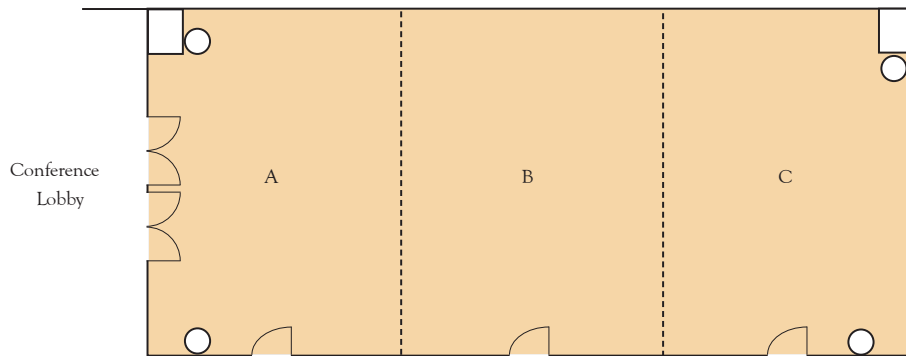

THE VENUE at the DOWNTOWN ATHLETIC CLUB

BALLROOM // THIRD FLOOR

Occupancy

Room	Dimensions	Sq Ft	Rounds	Crescent Rounds	Classroom	Theater	Conference	"U" Shape	Hollow Sq
Ballroom	84.5' x 39'	3,300	240	180	120	300	—	—	—
Ballroom A+B	56' x 39'	2,200	160	120	80	120	80	80	80
Ballroom A, B or C	28' x 39'	1,100	72	54	40	60	50	40	46

Rounds

Crescent Rounds

Classroom

Theater

Conference

"U" Shape

Hollow Sq